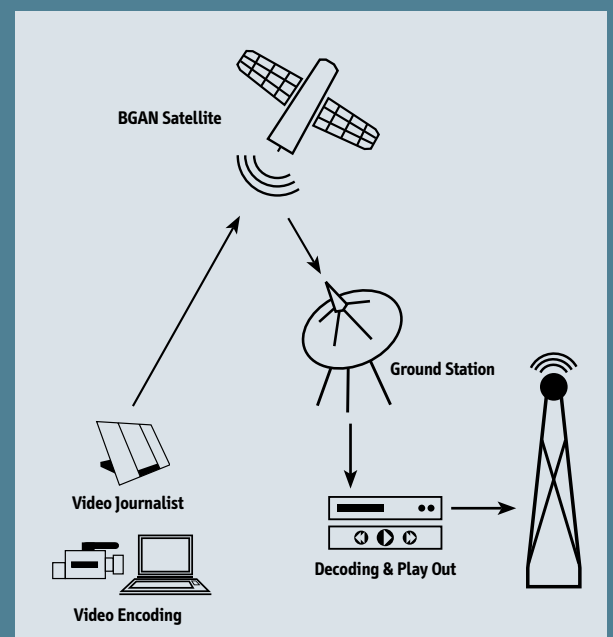

Standard SNG/EFM equipment

The EXPLORER satellite terminals are mobile broadband technology units enabling you to send live from the minute you arrive – or even while you are driving into the area. Streaming of audio, video and stills can be made possible whenever the need emerges. Indispensable for people working in the field who need efficient equipment in order to transmit news without having to assess local conditions.

Want to know more: www.thrane.com/broadcast

The EXPLORER and Streambox integrated solution gives you:

- Immediate live broadcasting
- Store & forward options
- Integrated user interface
- Lightweight and portable equipment
- One-stop-shop solution
- Supported by specialized broadcast suppliers

A complete SNG solution

The EXPLORER terminals can be used together with any kind of SNG equipment or solution that has a need for connectivity.

CONNECTIVITY – ANYWHERE, ANYTIME

The combination of Streambox and Thrane & Thrane products provides a cost efficient, easy to use and highly mobile end-to-end solution for mobile newsgathering applications.

EXPLORER-to-Go

EXPLORER-on-the-Move

EXPLORER on-the-Move

The EXPLORER 727 is a mobile broadband terminal getting you online in an instant. Simply mount the EXPLORER 727 on the roof of your vehicle and turn your car into a moving communication hub.